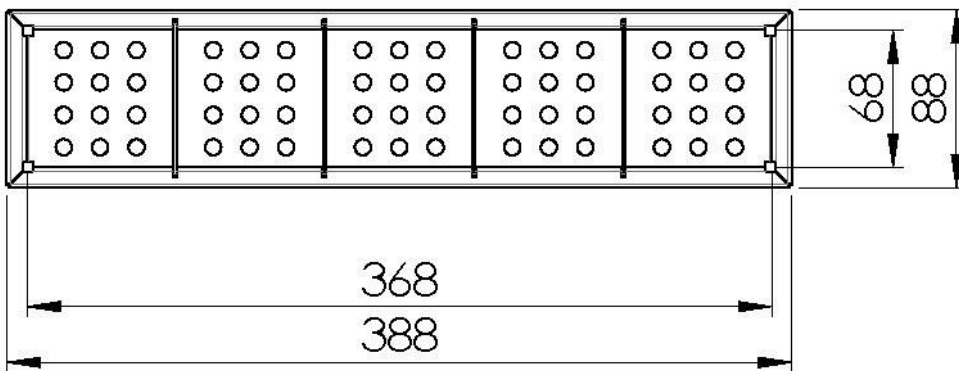

Key to understanding the accessories

The lengths of the channels and accessories are indicated in “units”; for the composition, the sum of the “units” of the accessories must be the same as the length in “units” of the channel.

TECHNICAL DATA

8151 004

1 x Vaschetta in acciaio 8151 004 / 1 x Stainless steel tray 8151 004