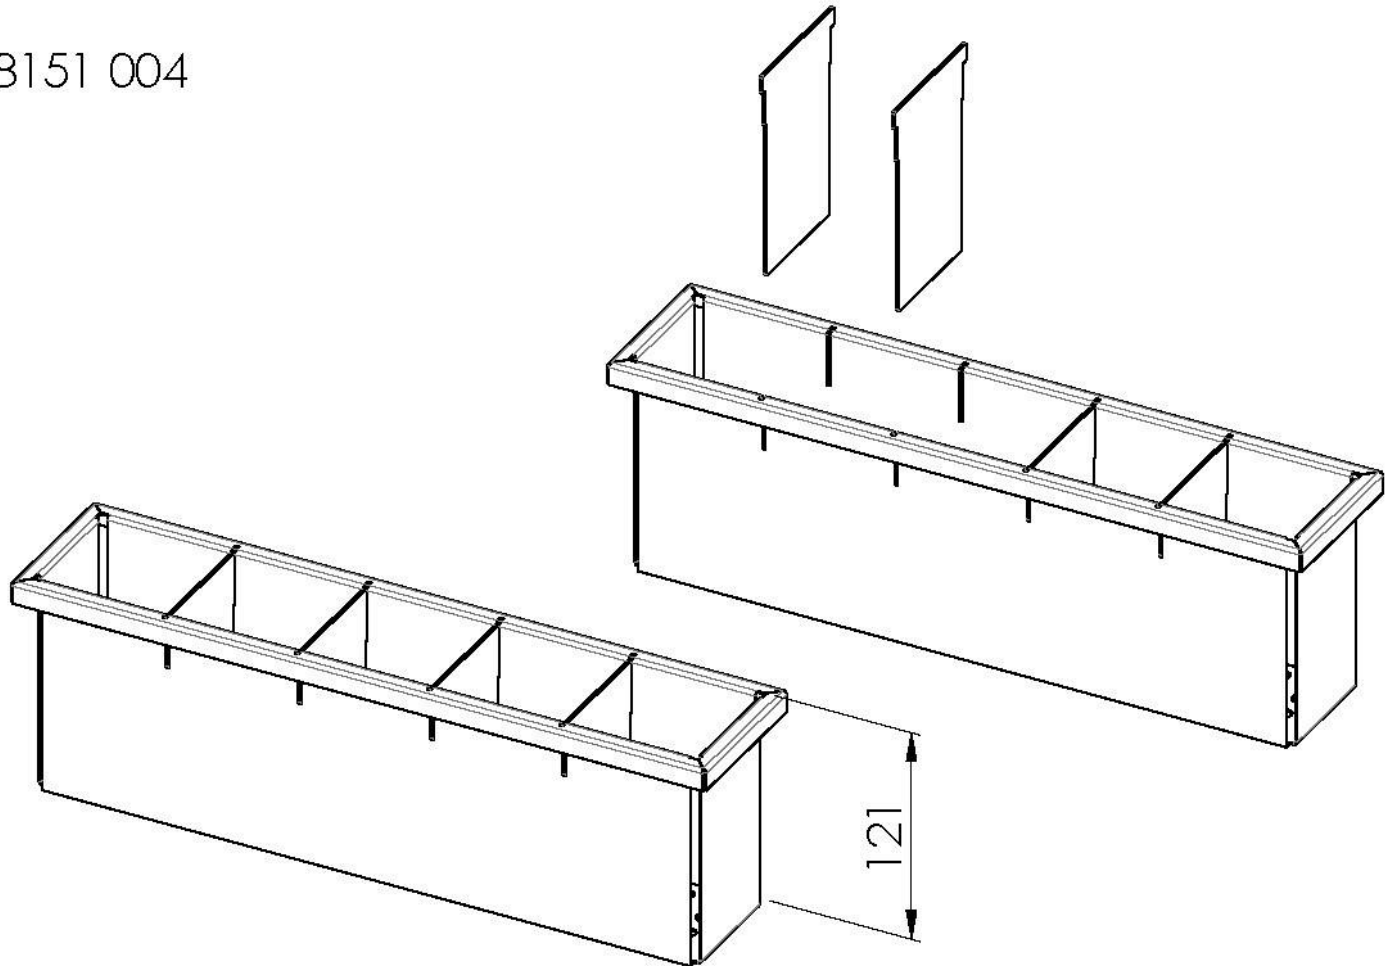

Key to understanding the accessories

The lengths of the channels and accessories are indicated in “units”; for the composition, the sum of the “units” of the accessories must be the same as the length in “units” of the channel.

TECHNICAL DATA

8151 004

1 x Vaschetta in acciaio 8151 004 / 1 x Stainless steel tray 8151 004